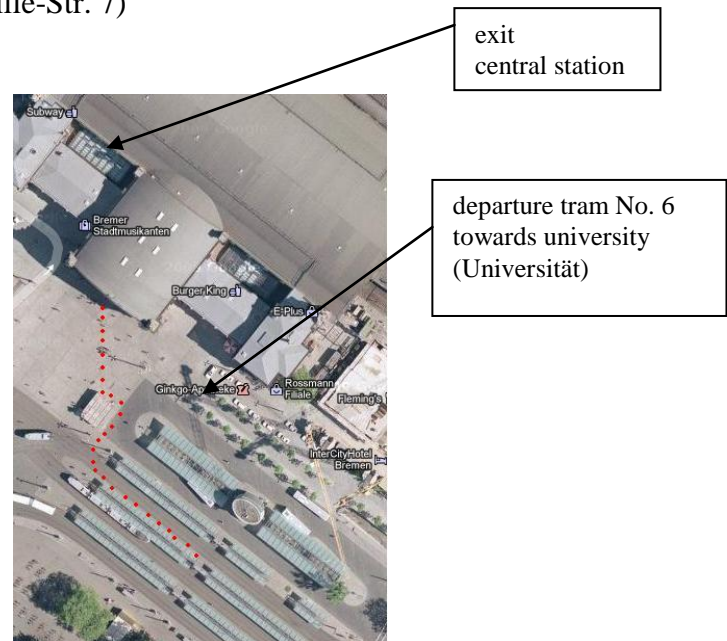

Public transport directions to the Institute for Intercultural and International Studies (InIIS)

(Mary-Somerville-Str. 7)

From central station:

- exit towards city center
- take tram No. 6 (stop E) towards „Universität/Klagenfurter Str.“

Get off:

Either at

stop „Berufsbildungswerk“
(duration approx. 11 min.)

and then

walk (approx. 750m) (red dots on map)

- in direction of travel
- turn first right (into Kremser Str.)
- take the 2nd road to the left (into Mary-Astell-Str.)
- after 300m turn left (into Mary-Somerville-Str.)

Alternative route:

Get off at tram stop „Uni/Zentralbereich“
(duration approx. 14 min)

change to bus No. 22 „Horn-Lehe/Spittaler Str.“ (departs every 15 min.)

get off at „Spittaler Str.“ (duration 3 min)

walk (green dots on map): turn from Mary-Astell-Str. into Mary-Somerville-Str.

Timetables for buses and trams in Bremen
can be found at:

<http://www.bsag.de/>