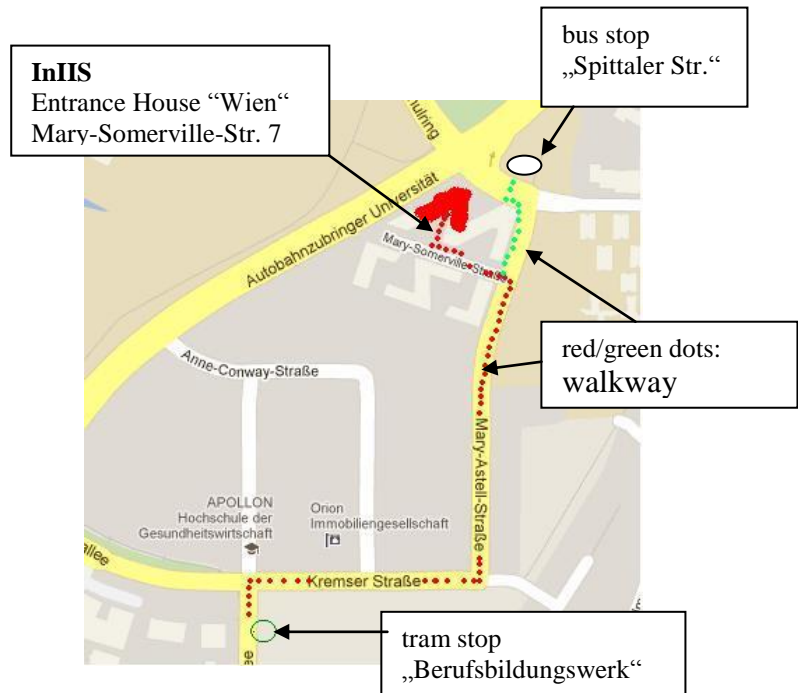

Public transport directions to the Institute for Intercultural and International Studies (InIIS)

(Mary-Somerville-Str. 7)

From central station:

- exit towards city center
- take tram No. 6 (stop E) towards „Universität/Klagenfurter Str.“

Get off:

Either at

stop „Berufsbildungswerk“
(duration approx. 11 min.)

and then

walk (approx. 750m) (red dots on map)

- in direction of travel
- turn first right (into Kremser Str.)
- take the 2nd road to the left (into Mary-Astell-Str.)
- after 300m turn left (into Mary-Somerville-Str.)

Alternative route:

Get off at tram stop „Uni/Zentralbereich“
(duration approx. 14 min)

change to bus No. 22 „Horn-Lehe/Spittaler Str.“ (departs every 15 min.)

get off at „Spittaler Str.“ (duration 3 min)

walk (green dots on map): turn from Mary-Astell-Str. into Mary-Somerville-Str.

Timetables for buses and trams in Bremen
can be found at:

<http://www.bsag.de/>